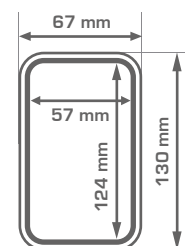

# S955B

Universal Smartphone holder. Compatible with scooter, bike and bicycle.

**The S955B has the capacity to accommodate a number of different devices (\*):**

Apple: iPhone (5s, 5c, 5, 4s, 4, SE);

Nokia-Microsoft: Lumia 435, Nokia 106, Nokia 210 2019, Nokia 216, Nokia 150, Nokia 3310 4G, Nokia 3310 (2017), Nokia Series 30 plus, Nokia 130 (2017)