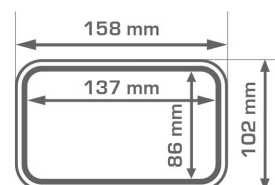

# S954B - S954SK

Universal Smartphone holder. Compatible with scooter, bike and bicycle.

**The S954B has the capacity to accommodate a number of different devices (\*):**

Apple: iPhone (XR, XS, XS Max, X, 8, 8 Plus, 7, 7 Plus, 6s, 6s Plus, 6, 6 Plus);